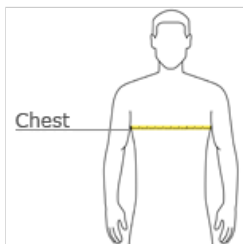

[View PDF](#) [Print](#) [Email](#)

BELLA+CANVAS

BELLA+CANVAS® Unisex Heather CVC Short Sleeve Tee. BC3001CVC

- Retail fit
- Tear-away label
- Side seamed
- Shoulder taping
- Athletic Heather/Black Heather: 4.2-ounce, 90/10 Airlume combed and ring spun cotton/poly, 32 singles
- Heather CVC/Solid CVC Blend Colors: 52/48 Airlume combed and ring spun cotton/poly
- Prism: 99/1 Airlume combed and ring spun cotton/poly

front

back

CARE INSTRUCTIONS

Machine wash warm, inside out, with like colors. Only non-chlorine bleach. Tumble dry low. Medium iron. Do not iron decoration. Do not dry clean.

HOW TO MEASURE

CHEST WIDTH

Measure under the arm and around the fullest part of the chest with arms down, keeping tape horizontal.

SIZE CHART

	XS	S	M	L	XL	2XL	3XL	4XL
Chest	31-34	34-37	38-41	42-45	46-49	50-53	54-57	58-61

COLOR INFORMATION