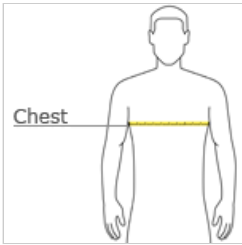

BELLA+CANVAS.

BELLA+CANVAS® Unisex Heather CVC Short Sleeve Tee. BC3001CVC

- Retail fit
- Tear-away label
- Side seamed
- Shoulder taping
- Athletic Heather/Black Heather: 4.2-ounce, 90/10 Airlume combed and ring spun cotton/poly, 32 singles
- Heather CVC/Solid CVC Blend Colors: 52/48 Airlume combed and ring spun cotton/poly
- Prism: 99/1 Airlume combed and ring spun cotton/poly

CARE INSTRUCTIONS

Machine wash warm, inside out, with like colors. Only non-chlorine bleach. Tumble dry low. Medium iron. Do not iron decoration. Do not dry clean.

front

back

HOW TO MEASURE

CHEST WIDTH
 Measure under the arm and around the fullest part of the chest with arms down, keeping tape horizontal.