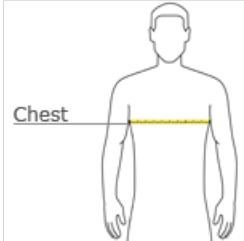

CARE INSTRUCTIONS

Machine wash warm, inside out, with like colors. Only non-chlorine bleach. Tumble dry low. Medium iron. Do not iron decoration. Do not dry clean.

front

back

HOW TO MEASURE

CHEST WIDTH

Measure under the arm and around the fullest part of the chest with arms down, keeping tape horizontal.

SIZE CHART

	XS	XS	S	S	M	M	L	L	XL	XL	2XL
Chest	31-34	31-34	34-37	34-37	38-41	38-41	42-45	42-45	46-49	46-49	50-53

COLOR INFORMATION

Black
PMS Black C

Military Green
PMS 2410 UP

Navy
PMS 533C

Red
PMS 200C

True Royal
PMS 7684CP