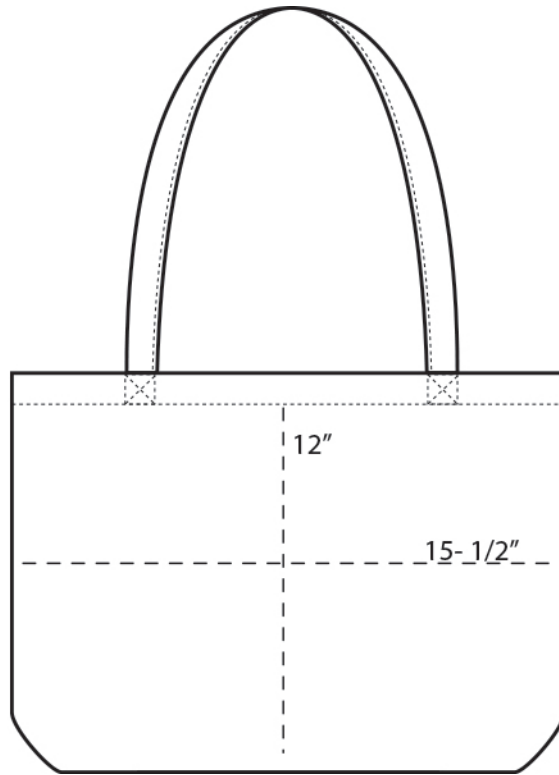

- 12-ounce, 100% washed cotton
- Over-the-shoulder length self-fabric handles
- Dimensions: 12.5”h x 17”w x 3”d; Approx. 650 cubic inches

Bags not intended for use by children 12 and under.

COLOR INFORMATION

FRONT VIEW

BACK VIEW